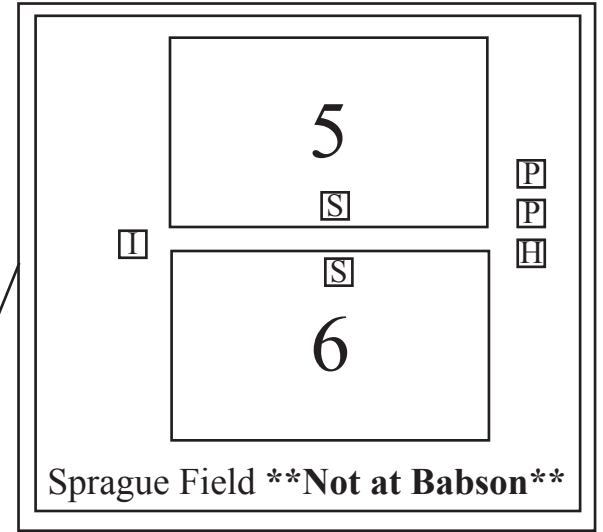

PrimeTime Warrior Shootout Facility Map

Rugby Fields **At Olin**

P P P P H

Main Tent
-Info - Ref - Apparel/Store

Coleman Parking Lot

P
P
P

P P P P P P H

Sprague Field ****Not at Babson****

See attached Directions

P P P H

Upper Fields

Babson Lower Campus

Legend

- S = Score Station
- H = Handcap PortaPotty
- I = Information Tent
- P = Porta Potty